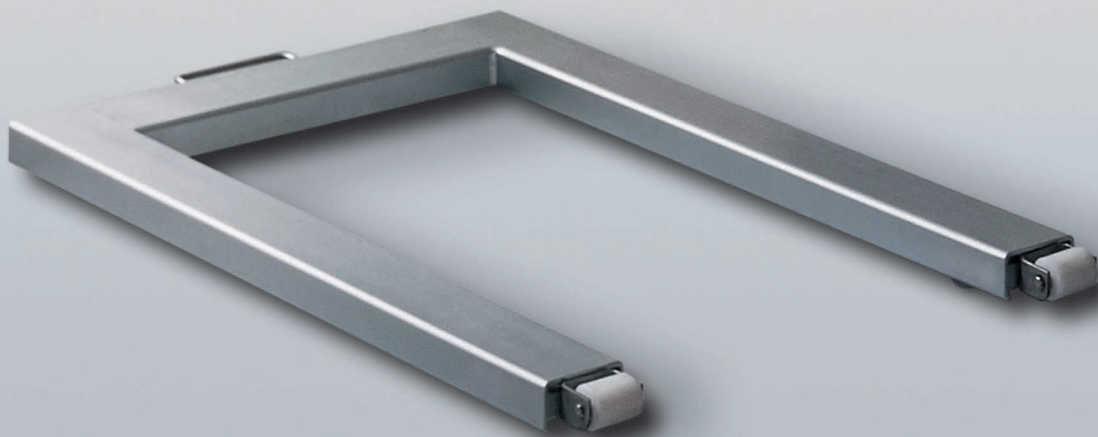

PALLET SCALE

Product Number 2815

Trade, commerce and industry

- > Approvable
- > Ultra flat design
- > Maintenance-free design
- > Take the scale to the weighing product

PALLET SCALE

Product Number 2815

Features

The Portable Pallet Scale 2815 can weigh directly on the loading ramp. This reduces loading and unloading times and frees up personnel. It's not the pallets that have to go to the scale, it's the other way round. The front has a handle for carrying, and castors are attached to the fork ends as standard.

Design

- > Industry-standard steel construction, painted light grey, also in stainless steel 1.4301; load cells also made of stainless steel, Protection Class IP 68
- > 6m measuring cable to connect the pallet scale to the indicator
- > Function for counting mass parts of identical weights

Scope of delivery

- > Scale with 6m measuring cable (other cable lengths possible)

Options

- > Weighing platform made of painted steel or stainless steel
- > Floor stand for the indicator made of painted steel or stainless steel