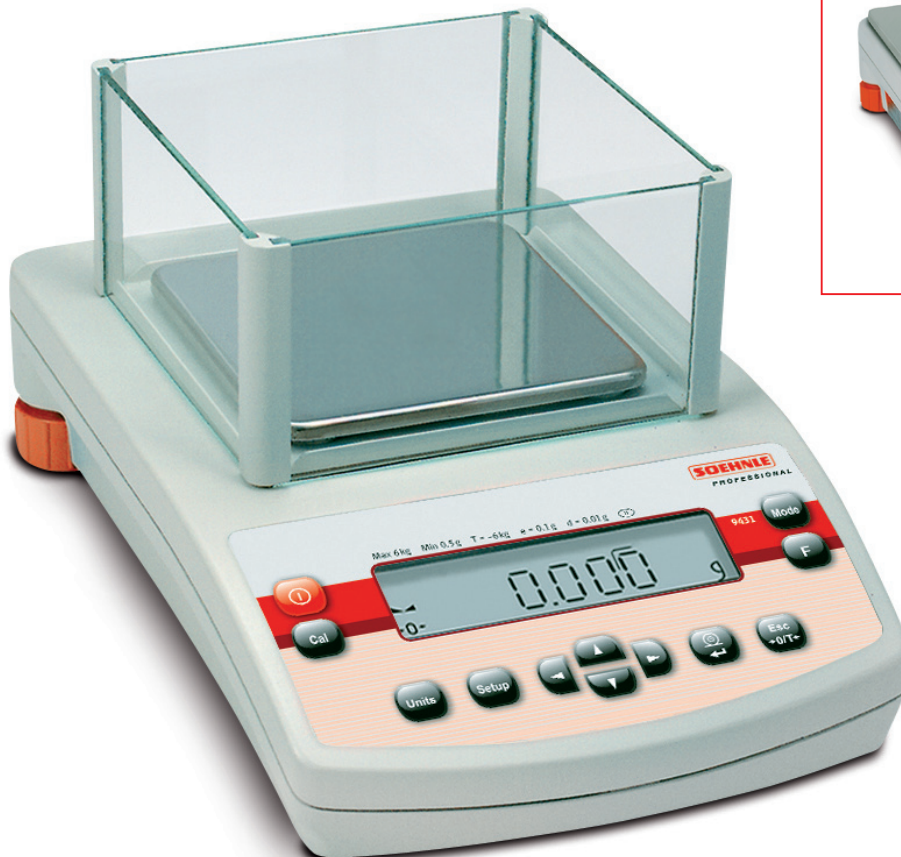

# PRECISION SCALE STANDARD

PRODUCT NUMBER 9431

Laboratory scales for medical and industrial applications

- > Weighing range: 200 g – 6,000 g
- > Division 0.001 g
- > Back-lighted LCD display
- > Automatic internal calibration

# PRECISION SCALE STANDARD

PRODUCT NUMBER 9431

## Features

The series 9431 is the middle class of Precision Scales and is perfect for fast definition of measure in laboratory- and industrial sector. It has a weighing pan of stainless steel, a back-lighted graphical display and marked by a high resolution.

### Technical data

- › Operating temperature: + 15° till + 30° C
- › Power supply: Mains adapter 230 V AC, 9 V DC
- › Automatic internal calibration
- › Stabilisation time: 2 seconds
- › Interface RS 232
- › Power supply included in delivery scope
- › Interface for an additional display possible