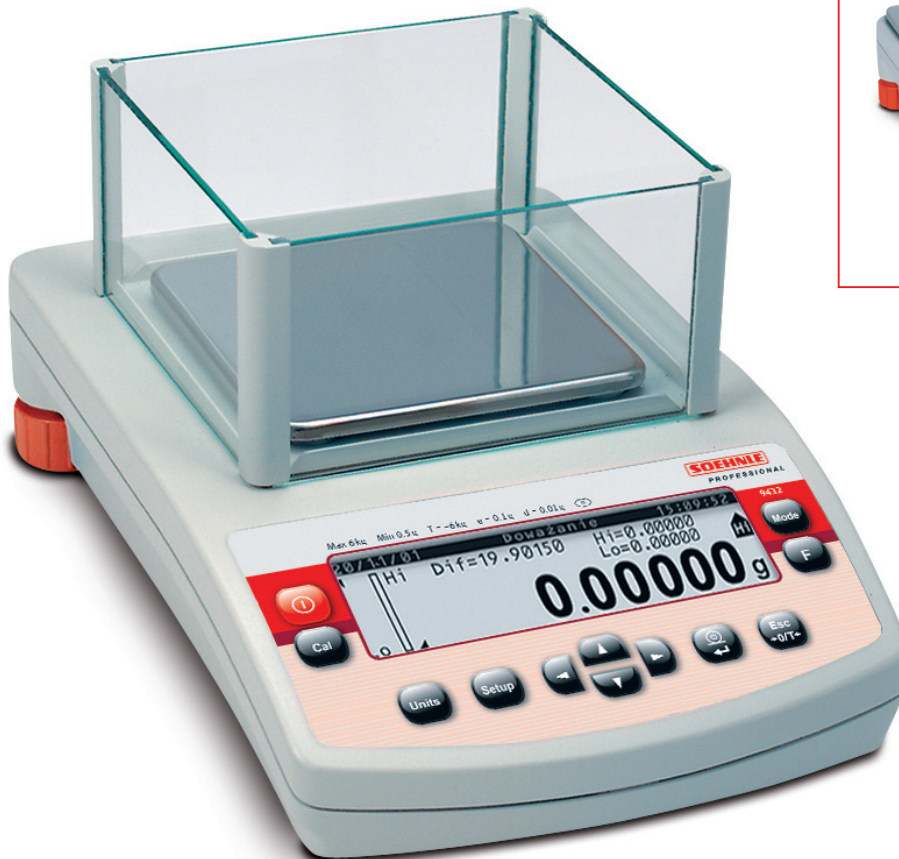

# PRECISION SCALE PRO

PRODUCT NUMBER 9432

Laboratory scales for medical and industrial applications

- > Weighing range: 200 g – 6,000 g
- > Division from 0.001 g
- > Large graphical and back-lighted display
- > Automatic internal calibration

# PRECISION SCALE PRO

PRODUCT NUMBER 9432

## Features

The series 9432 is the luxury class of Precision Scales and is perfect for fast definition of mass in laboratory- and industrial sectors. It has a weighing pan of stainless steel, a back-lighted graphical display and distinguishes itself by a high resolution. Data like Username, project name, date and time is programmable.

### Technical data

- › Operating temperature: + 15° till + 30° C
- › Power supply: Mains adapter 230 V AC, 9 V DC
- › Menu navigation: 6 languages selectable
- › Automatic internal calibration
- › Stabilisation time: 2 seconds
- › Interface RS 232
- › PS2 Interface to keyboard
- › Real time clock
- › Power supply included in delivery scope
- › Interface for an additional display possible